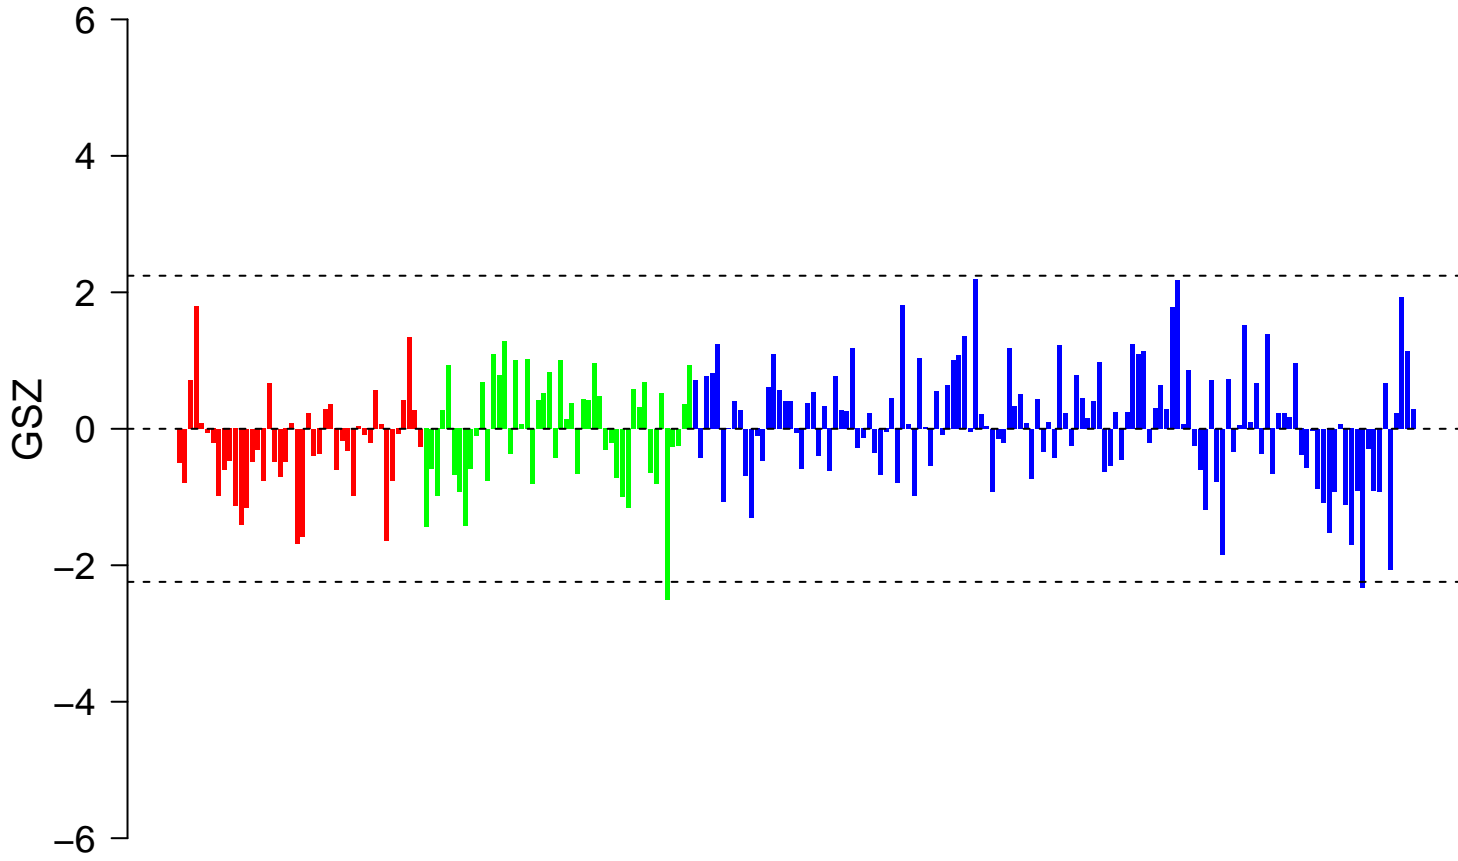

KIM_CRC-MSI-regulated_DN

KIM_CRC-MSI-regulated_DN

■ on
■ -
□ off

KIM_CRC-MSI-regulated_DN