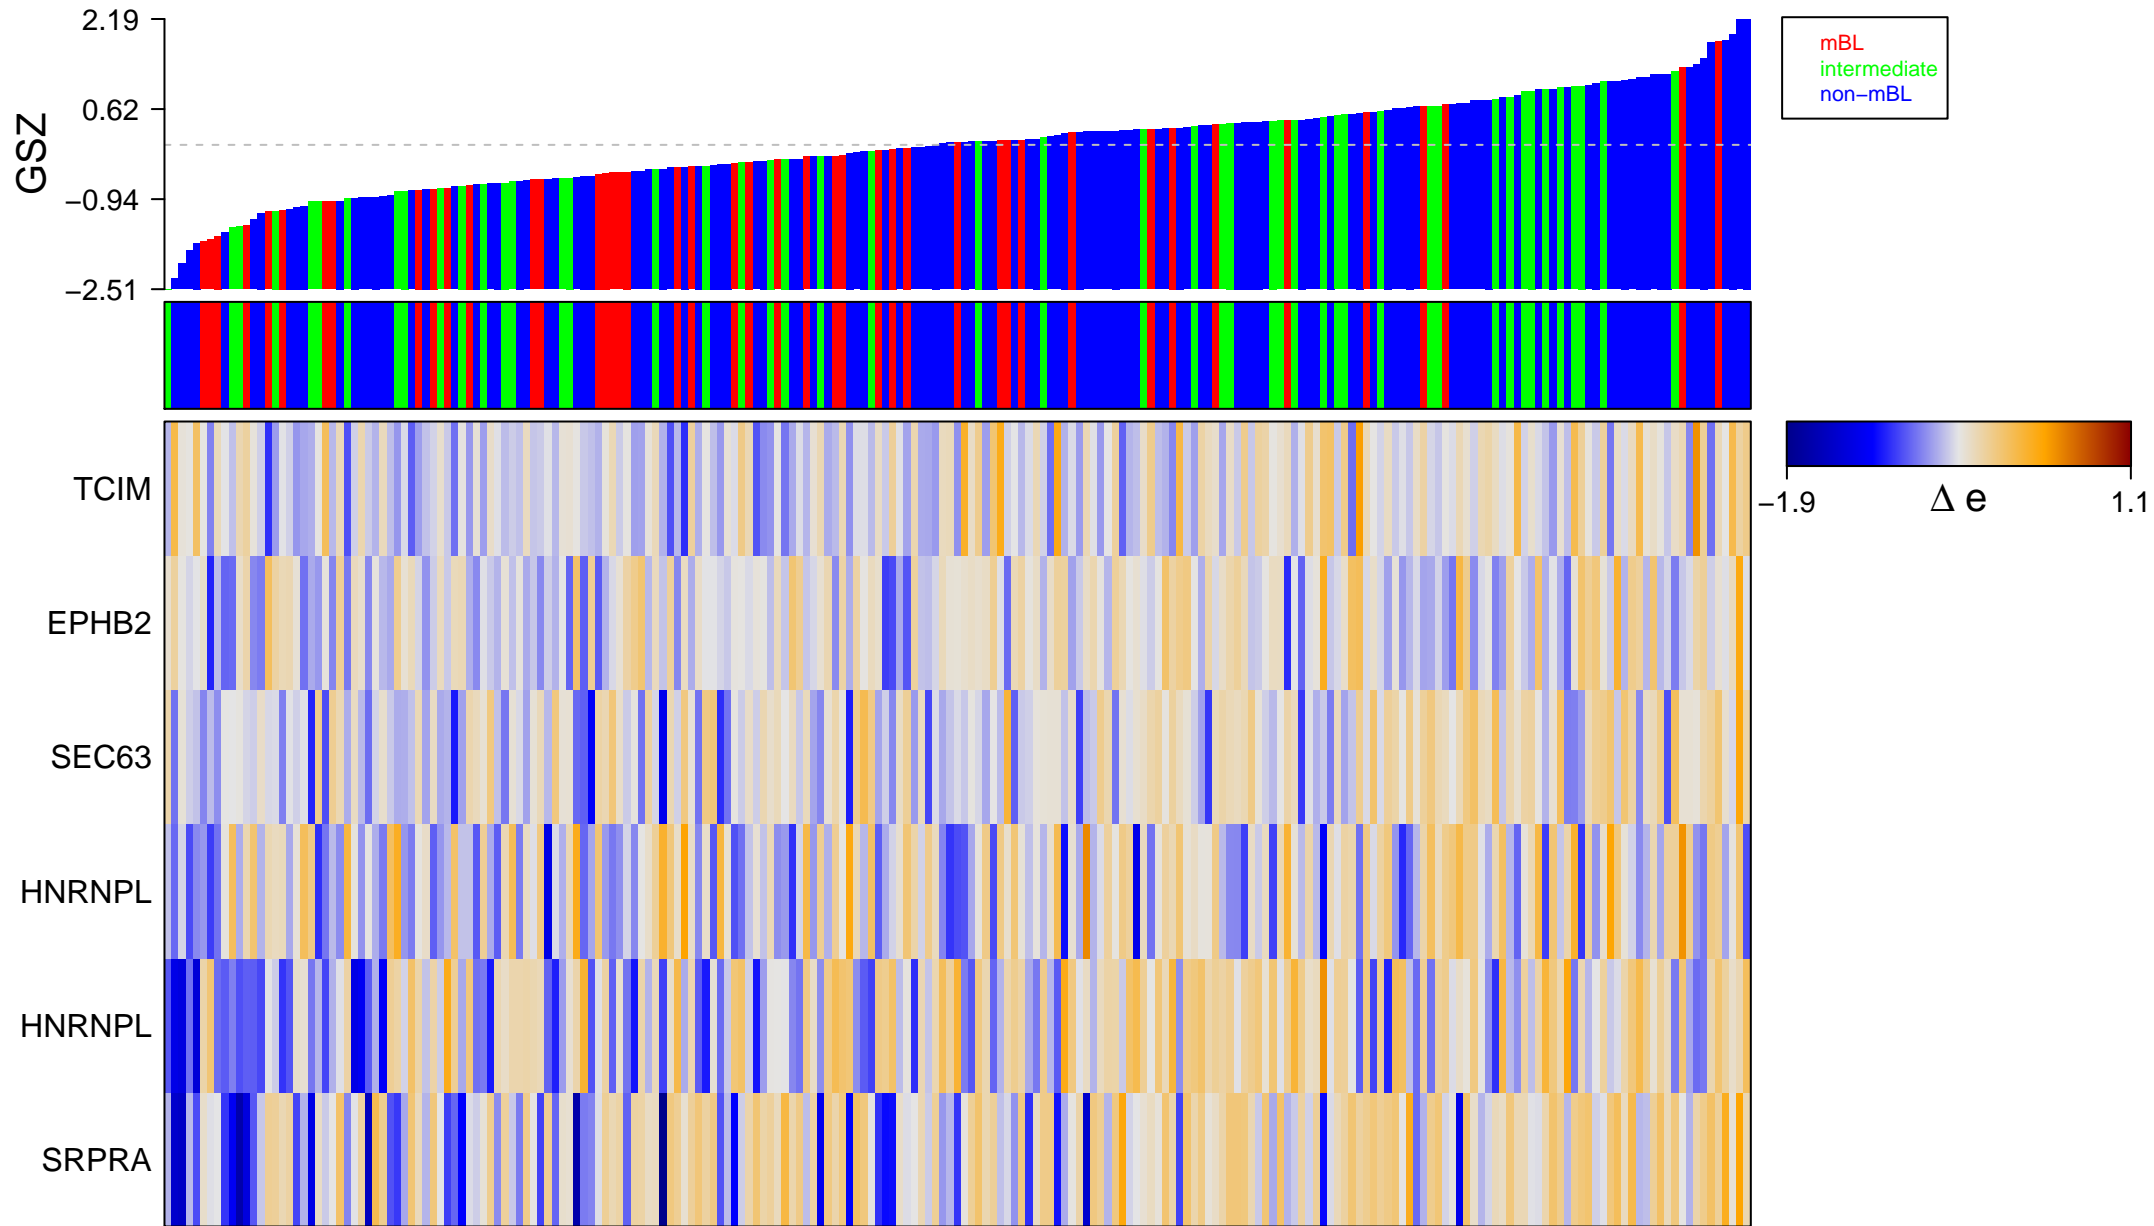

KIM_CRC-MSI-regulated_DN

KIM_CRC-MSI-regulated_DN

■ on
■ -
□ off

KIM_CRC-MSI-regulated_DN